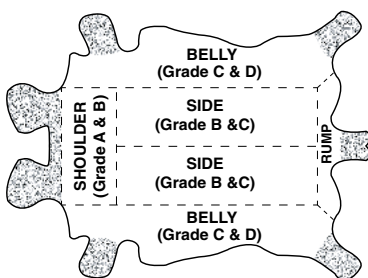

PRODUCT SPECIFICATIONS

GLP1-MN-N4D

GUNN CUT LEATHER PATCH PALM WITH DENIM SAFETY CUFF

Material	STYLE	CUFF	LINING	COLOR	CASE PACK	GRADE
SPLIT COW LEATHER	GUNN CUT	DENIM CUFF	COTTON	DENIM	10DZ/CS	B

GRADES OF LEATHER

GUNN CUT

FEATURES

- PATCH LEATHER PALM
- LEATHER FINGER TIPS
- FULL LEATHER FOREFINGER
- KNUCKLE STRAP
- WING THUMB
- ELASTIC BACK
- SAFETY CUFF

PACKAGING SPECIFICATIONS

MFG#	UPC	SIZE	CASE WEIGHT (lbs)	PALLET	TIER	HIGH	CUBIC FEET	COUNTRY OF ORIGIN
GLP1-MN-N4D	76358390016	MENS	42.2	16	4	4	1.86	CHINA