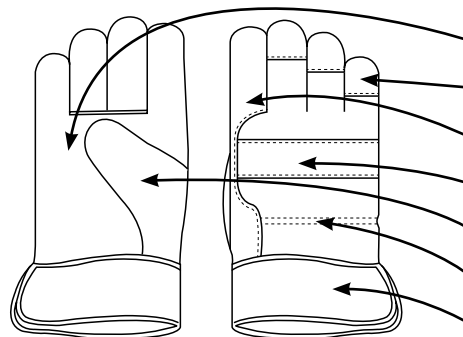

PRODUCT SPECIFICATIONS

GLP1-MN-N4D

GUNN CUT LEATHER PATCH PALM WITH DENIM SAFETY CUFF

Material	STYLE	CUFF	LINING	COLOR	CASE PACK	GRADE
SPLIT COW LEATHER	GUNN CUT	DENIM CUFF	COTTON	DENIM	10DZ/CS	B

GRADES OF LEATHER

GUNN CUT

FEATURES

- PATCH LEATHER PALM
- LEATHER FINGER TIPS
- FULL LEATHER FOREFINGER
- KNUCKLE STRAP
- WING THUMB
- ELASTIC BACK
- SAFETY CUFF

PACKAGING SPECIFICATIONS

MFG#	UPC	SIZE	CASE WEIGHT (lbs)	PALLET	TIER	HIGH	CUBIC FEET	COUNTRY OF ORIGIN
GLP1-MN-N4D	76358390016	MENS	42.2	16	4	4	1.86	CHINA