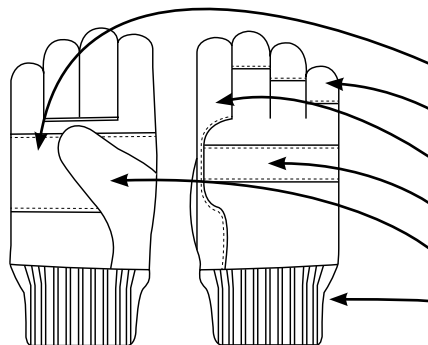

PRODUCT SPECIFICATIONS

GLP1-MN-H4D

GUNN CUT LEATHER PATCH PALM WITH KNIT WRIST

Material	STYLE	CUFF	LINING	COLOR	CASE PACK	GRADE
SPLIT COW LEATHER	GUNN CUT	KNIT WRIST	COTTON	DENIM	10DZ/CS	B

GRADES OF LEATHER

GUNN CUT

FEATURES

- PATCH LEATHER PALM
- LEATHER FINGER TIPS
- FULL LEATHER FOREFINGER
- KNUCKLE STRAP
- WING THUMB
- KNIT WRIST

PACKAGING SPECIFICATIONS

MFG#	UPC	SIZE	CASE WEIGHT (lbs)	PALLET	TIER	HIGH	CUBIC FEET	COUNTRY OF ORIGIN
GLP1-MN-H4D	76358396337	MENS	47.8	16	4	4	2.35	CHINA