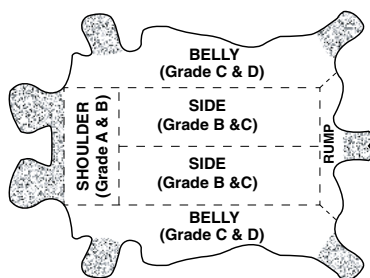

PRODUCT SPECIFICATIONS

GLP1-MN-H4D

GUNN CUT LEATHER PATCH PALM WITH KNIT WRIST

Material	STYLE	CUFF	LINING	COLOR	CASE PACK	GRADE
SPLIT COW LEATHER	GUNN CUT	KNIT WRIST	COTTON	DENIM	10DZ/CS	B

GRADES OF LEATHER

GUNN CUT

FEATURES

- PATCH LEATHER PALM
- LEATHER FINGER TIPS
- FULL LEATHER FOREFINGER
- KNUCKLE STRAP
- WING THUMB
- KNIT WRIST

PACKAGING SPECIFICATIONS

MFG#	UPC	SIZE	CASE WEIGHT (lbs)	PALLET	TIER	HIGH	CUBIC FEET	COUNTRY OF ORIGIN
GLP1-MN-H4D	76358396337	MENS	47.8	16	4	4	2.35	CHINA