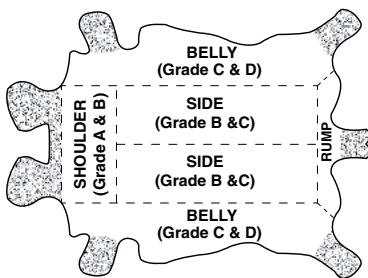

PRODUCT SPECIFICATIONS

GLP1-MN-H2C

GUNN CUT LEATHER PALM WITH KNIT WRIST

Material	STYLE	CUFF	LINING	COLOR	CASE PACK	GRADE
SPLIT COW LEATHER	GUNN CUT	KNIT WRIST	COTTON	RED/BLUE/BLACK	10DZ/CS	A/B

GRADES OF LEATHER

GUNN CUT

FEATURES

- FULL LEATHER PALM
- LEATHER FINGER TIPS
- FULL LEATHER FOREFINGER
- KNUCKLE STRAP
- WING THUMB
- KNIT WRIST

PACKAGING SPECIFICATIONS

MFG#	UPC	SIZE	CASE WEIGHT (lbs)	PALLET	TIER	HIGH	CUBIC FEET	COUNTRY OF ORIGIN
GLP1-MN-H2C	76358396341	MENS	34.4	16	4	4	2.35	CHINA