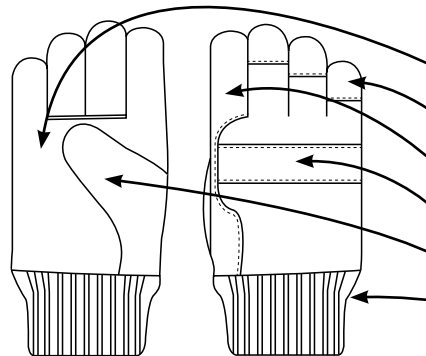

PRODUCT SPECIFICATIONS

GLP1-MN-H2C

GUNN CUT LEATHER PALM WITH KNIT WRIST

Material	STYLE	CUFF	LINING	COLOR	CASE PACK	GRADE
SPLIT COW LEATHER	GUNN CUT	KNIT WRIST	COTTON	RED/BLUE/BLACK	10DZ/CS	A/B

GRADES OF LEATHER

GUNN CUT

FEATURES

- FULL LEATHER PALM
- LEATHER FINGER TIPS
- FULL LEATHER FOREFINGER
- KNUCKLE STRAP
- WING THUMB
- KNIT WRIST

PACKAGING SPECIFICATIONS

MFG#	UPC	SIZE	CASE WEIGHT (lbs)	PALLET	TIER	HIGH	CUBIC FEET	COUNTRY OF ORIGIN
GLP1-MN-H2C	76358396341	MENS	34.4	16	4	4	2.35	CHINA