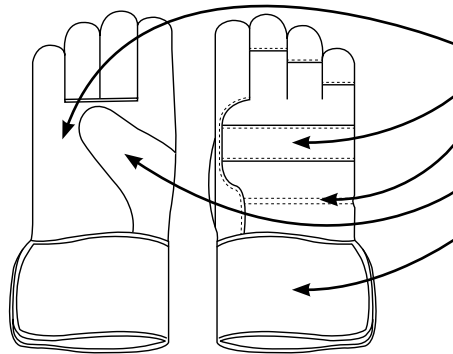

GUNN CUT

FEATURES

- FULL LEATHER PALM
- KNUCKLE STRAP
- ELASTIC BACK
- WING THUMB
- 4 ½” RUBBERIZED SAFETY CUFF

PACKAGING SPECIFICATIONS

MFG#	UPC	SIZE	CASE WEIGHT (lbs)	PALLET	TIER	HIGH	CUBIC FEET	COUNTRY OF ORIGIN
GLP1-MN-G2B	76358396345	MENS	76.3	16	4	4	3.01	CHINA