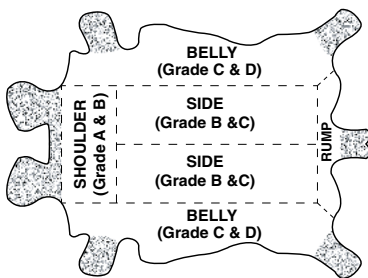

## GLP1-MN-G2B

### GUNN CUT LEATHER WITH 4 ½” RUBBERIZED SAFETY CUFF

Material	STYLE	CUFF	LINING	COLOR	CASE PACK	GRADE
SPLIT COW LEATHER	GUNN CUT	RUBBERIZED GAUNTLET	COTTON	RED/BLUE/BLACK	10DZ/CS	A

#### GRADES OF LEATHER

### PACKAGING SPECIFICATIONS

MFG#	UPC	SIZE	CASE WEIGHT (lbs)	PALLET	TIER	HIGH	CUBIC FEET	COUNTRY OF ORIGIN
GLP1-MN-G2B	76358396345	MENS	76.3	16	4	4	3.01	CHINA