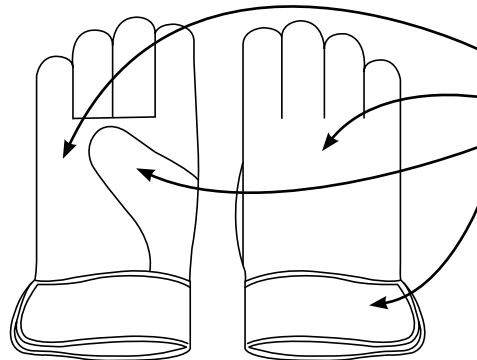

PRODUCT SPECIFICATIONS

GLF1-MN-B1C

GUNN CUT LEATHER PALM WITH FULL LEATHER BACK & RUBBERIZED SAFETY CUFF

Material	STYLE	CUFF	LINING	COLOR	CASE PACK	GRADE
SPLIT COW LEATHER	GUNN CUT	RUBBERIZED SAFETY	COTTON	GREEN/PINK	10DZ/CS	A/B

GRADES OF LEATHER

GUNN CUT

FEATURES

- FULL LEATHER PALM
- FULL LEATHER BACK
- WING THUMB
- RUBBERIZED SAFETY CUFF

PACKAGING SPECIFICATIONS

MFG#	UPC	SIZE	CASE WEIGHT (lbs)	PALLET	TIER	HIGH	CUBIC FEET	COUNTRY OF ORIGIN
GLF1-MN-B1C	76358396343	MENS	68.1	16	4	4	2.42	CHINA