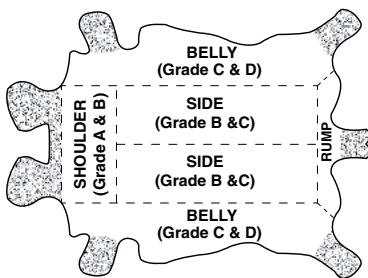

PRODUCT SPECIFICATIONS

GLF1-MN-B1C

GUNN CUT LEATHER PALM WITH FULL LEATHER BACK & RUBBERIZED SAFETY CUFF

Material	STYLE	CUFF	LINING	COLOR	CASE PACK	GRADE
SPLIT COW LEATHER	GUNN CUT	RUBBERIZED SAFETY	COTTON	GREEN/PINK	10DZ/CS	A/B

GRADES OF LEATHER

GUNN CUT

FEATURES

- FULL LEATHER PALM
- FULL LEATHER BACK
- WING THUMB
- RUBBERIZED SAFETY CUFF

PACKAGING SPECIFICATIONS

MFG#	UPC	SIZE	CASE WEIGHT (lbs)	PALLET	TIER	HIGH	CUBIC FEET	COUNTRY OF ORIGIN
GLF1-MN-B1C	76358396343	MENS	68.1	16	4	4	2.42	CHINA